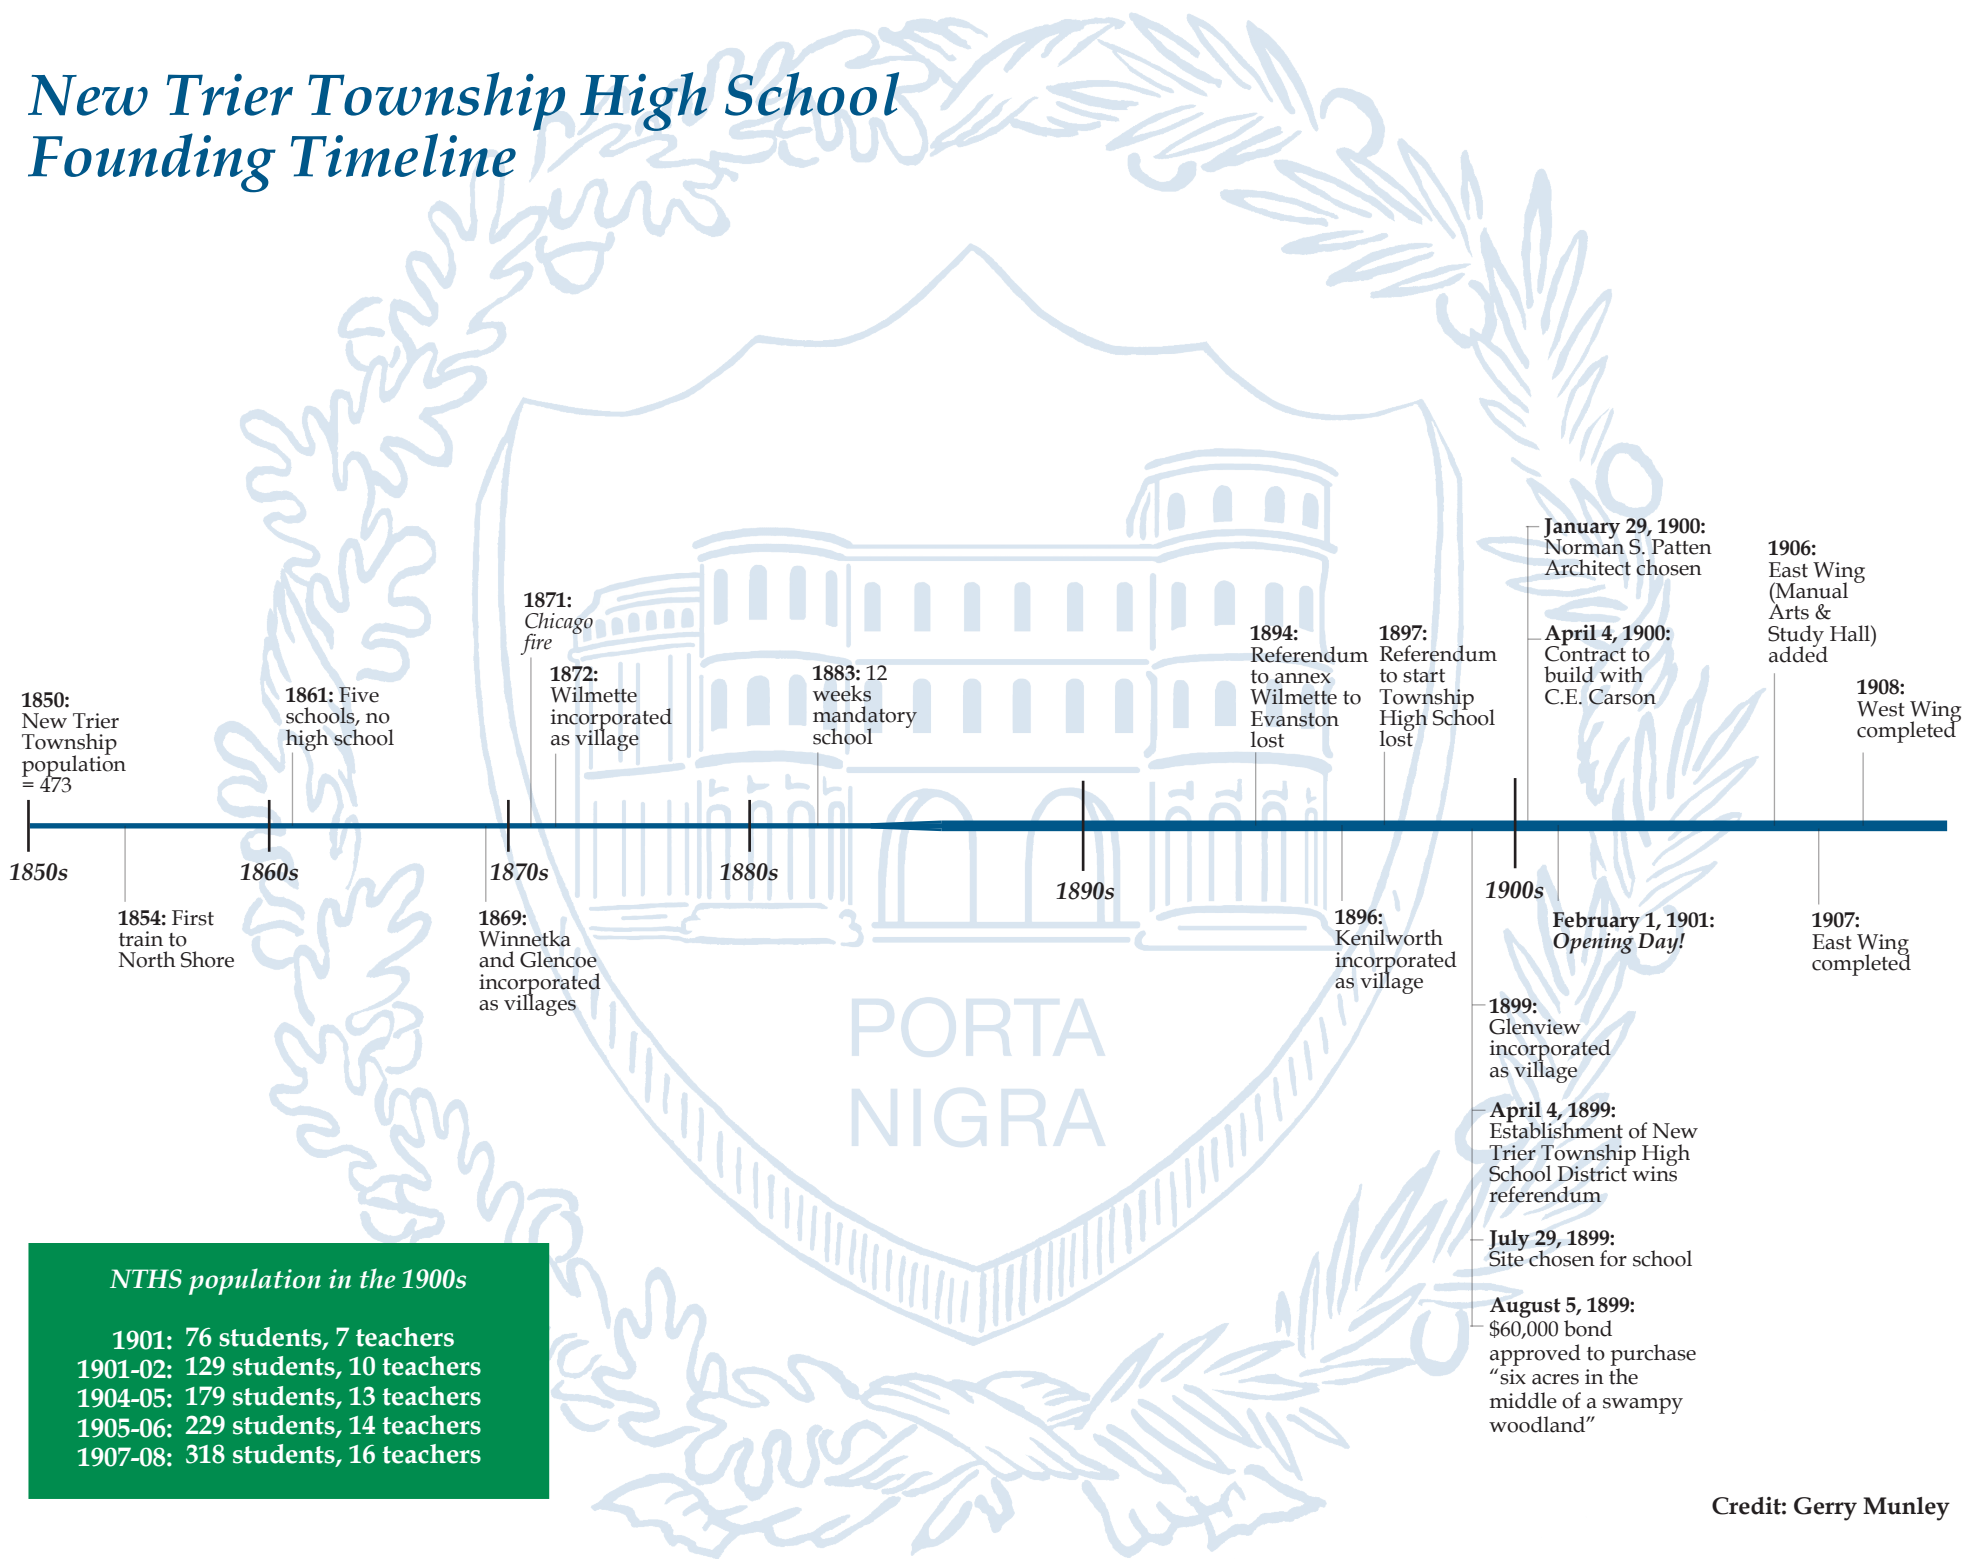

# New Trier Township High School Founding Timeline

*NTHS population in the 1900s*

1901: 76 students, 7 teachers  
 1901-02: 129 students, 10 teachers  
 1904-05: 179 students, 13 teachers  
 1905-06: 229 students, 14 teachers  
 1907-08: 318 students, 16 teachers